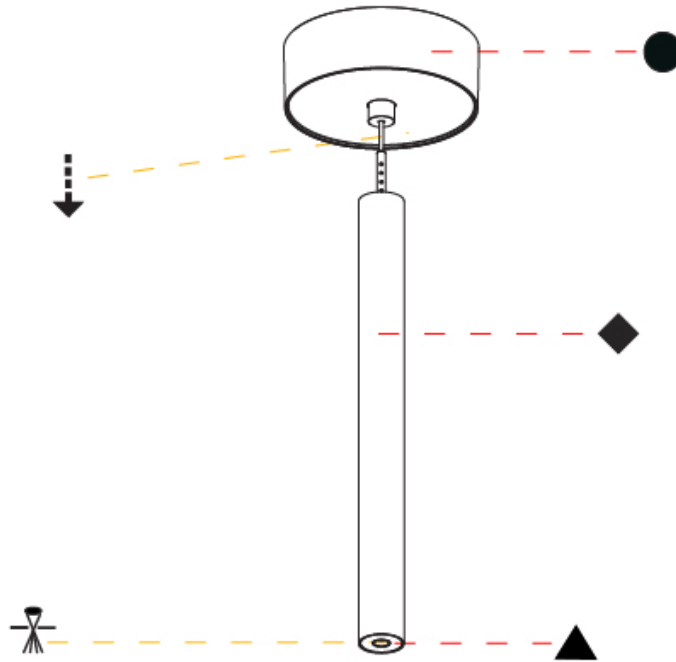

HANGOVER PLUG MONOPOINT SURFACE CANOPY SUSPENSION

A30845-

PROJECT	_____
TYPE	_____
SPECIFIER	_____
QUANTITY	_____
DATE	_____

A