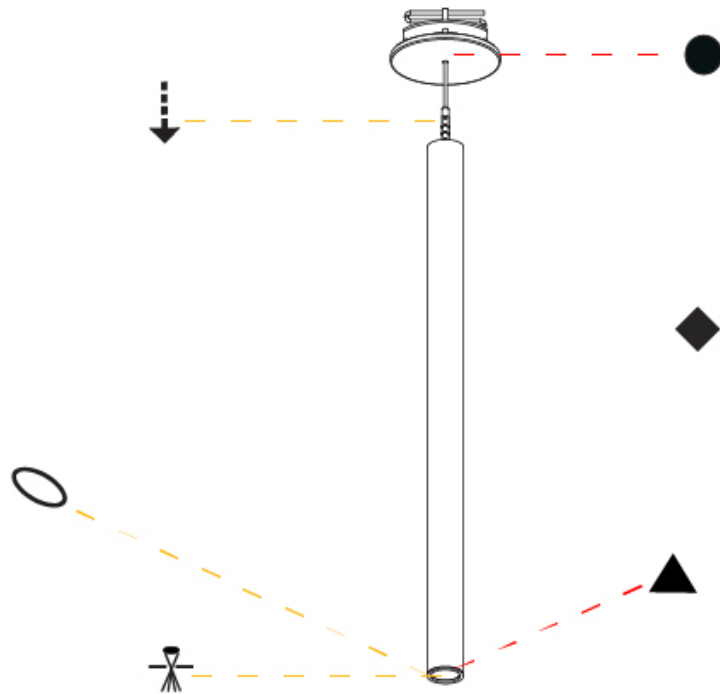

## HANGOVER PLUG SHINE MONOPOINT RECESSED CANOPY SUSPENSION

A30844-

PROJECT \_\_\_\_\_

TYPE \_\_\_\_\_

SPECIFIER \_\_\_\_\_

QUANTITY \_\_\_\_\_

DATE \_\_\_\_\_

A